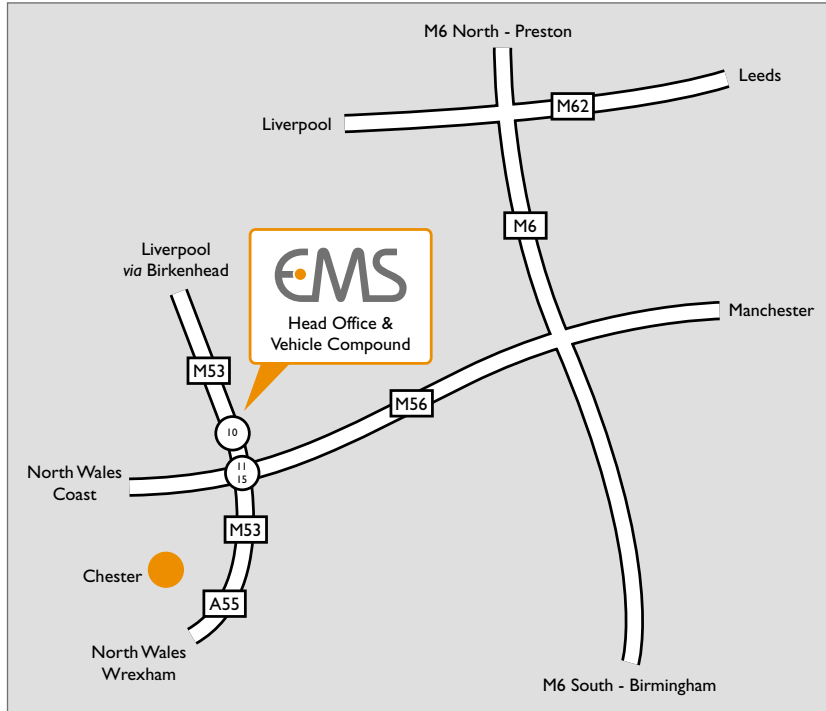

How to find us

From Manchester/M6 J20A

Follow M56 towards Chester/N.Wales

Leave M56 at J15, signed M53 Ellesmere Port (NOT Chester)

Stay in the left lane and leave M53 almost immediately, at J10 towards Cheshire Oaks Retail Park. Keep right in the slip lane

At the roundabout take the 3rd exit, at the Lexus garage, signed Stanney Ten Industrial Estate

After 100yds take 1st left, bear left, EMS is last unit on the right

From North Wales/Chester

Take M53, heading for Birkenhead.

Leave at J10 towards Cheshire Oaks Retail Park

Follow as above...

Head Office:

Unit 5 & 8, Stanney Ten Industrial Estate
Little Stanney, Chester CH2 4JZ

Vehicle Compound:

Formula International, Bridge Road
Ellesmere Port CH65 4LB