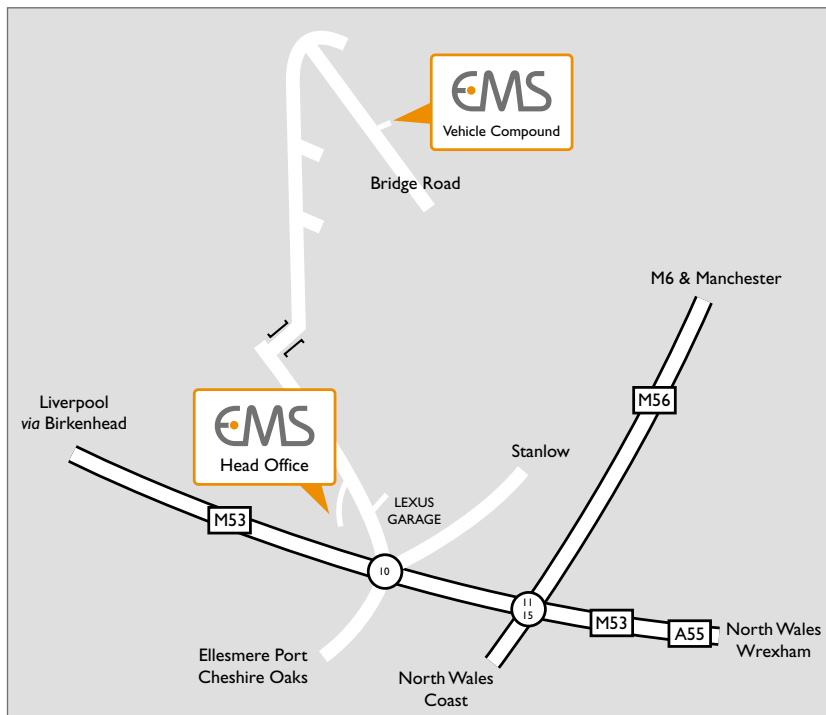

How to find us

From Manchester/M6 J20A

Follow M56 towards Chester/N.Wales

Leave M56 at J15, signed M53 Ellesmere Port (NOT Chester)

Stay in the left lane and leave M53 almost immediately, at J10 towards Cheshire Oaks Retail Park. Keep right in the slip lane

At the roundabout take the 3rd exit, at the Lexus garage, signed Stanney Ten Industrial Estate

After 100yds take 1st left, bear left, EMS is last unit on the right

From North Wales/Chester

Take M53, heading for Birkenhead.

Leave at J10 towards Cheshire Oaks Retail Park

Follow as above...

Head Office:

Unit 5 & 8, Stanney Ten Industrial Estate
Little Stanney, Chester CH2 4JZ

Vehicle Compound:

Formula International, Bridge Road
Ellesmere Port CH65 4LB